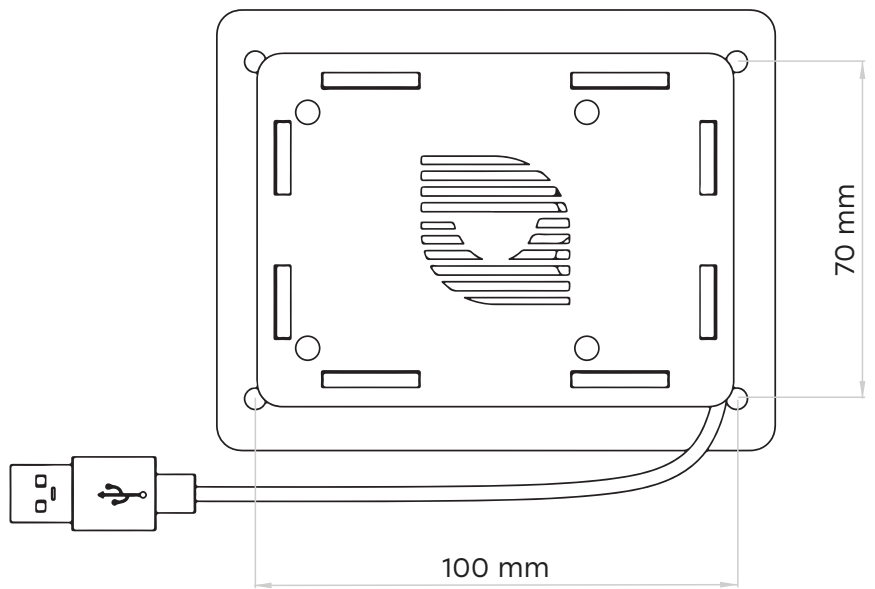

## Connections

**USB Connection:** Connection to any MyPlayer product.

**Lighting Connections:** Interface with up to 8 lights.

**Power:** Auto power up on store opening.

---

**Size and weight**

MYLIGHT

H: 31.2 mm  
W: 116 mm  
D: 91.5 mm  
Weight: 134 g

POWER

H: 34 mm  
W: 137 mm  
D: 59 mm  
Weight: 450 g

---

**Power**

12V / 7.5A Max

---

**Power connection**

2.1 x 5.5 x 12 mm Centre Positive – Straight

---

**In the box**

MyLight  
Power Supply

Technical

SIZE

H: 31.2 mm  
W: 116 mm  
D: 91.5 mm

MOUNTING

100 mm x 70 mm  
(M3 or M4/ 3-5mm hole)

Technical

SIZE

H: 34 mm  
W: 137 mm  
D: 59 mm  
Weight: 450 g