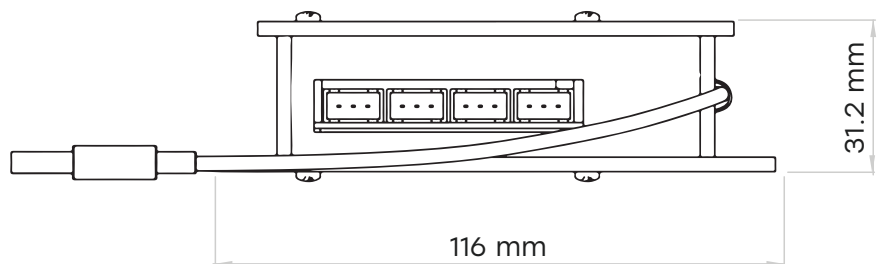

## Connections

**USB Connection:** Connection to any MyPlayer product.

**Lighting Connections:** Interface with up to 8 lights.

**Power:** Auto power up on store opening.

---

**Size and weight**

MYLIGHT

H: 31.2 mm  
W: 116 mm  
D: 91.5 mm  
Weight: 134 g

POWER

H: 34 mm  
W: 137 mm  
D: 59 mm  
Weight: 450 g

---

**Power**

12V / 7.5A Max

---

**Power connection**

2.1 x 5.5 x 12 mm Centre Positive – Straight

---

**In the box**

MyLight  
Power Supply

Technical

SIZE

H: 31.2 mm  
W: 116 mm  
D: 91.5 mm

MOUNTING

100 mm x 70 mm  
(M3 or M4/ 3-5mm hole)

Technical

SIZE

H: 34 mm  
W: 137 mm  
D: 59 mm  
Weight: 450 g